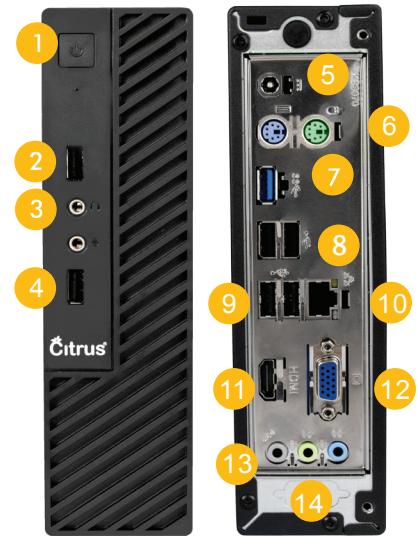

Citrus Xtreme PC

Citrus® Xtreme is a customised Thin Client designed for users who require entry level system. It is a cost-effective solutions as it is compatible with Linux, Windows 10, Windows 11, and Windows 10 & 11 IoT. It is ideal for Education, Small & Medium Scale Industries, Hospitals, & Banking & financial sector. It has Celeron Dual/ Quad core processor with 4GB Memory(expandable upto 8GB) with 128GB SSD storage or higher.

Features:

- Cost Effective
- Zero Downtime
- Zero Maintenance & Longer Lifetime
- Better Security

Model No.	Processor	Memory	Storage
XTVPRO2000	Intel Celeron Dual Core J1800	DDR3 support upto 8GB	2.5" SATA SSD/HDD
XTVPRO2000PLUS	Intel Celeron Quad Core J1900	DDR3 support upto 8GB	2.5" SATA SSD/HDD
XTVPRO2000PLUS	Intel Celeron Quad Core J4125	DDR4 support upto 8GB	2.5" SATA SSD/HDD + m.2 SSD

TECHNICAL SPECIFICATIONS	
LAN	Gigabit LAN
Wireless	WiFi + BT
Display Port	1 x HDMI 2.0 + Display Port(Optional)
USB Port	2 x USB 3.2 Gen 1x1 1 x USB 2.0 Port
Size(mm)	74 x 74 x 34.6
VESA Mounting	Yes
Power	Input: AC 100-240V,Output: DC 12V / 2A
Weight	174g
OS	Win 10/ 11, Android
Accessories	6 x VESA Mount Screws 1 x VESA Bracket 1 x Power adapter

1. Power button
2. & 4.USB 2.0 Port
3. Audio In & Out
- 5.Power In
6. PS/2
7. USB 3.0
8. USB 2.0
- 9.USB 2.0
- 10.LAN Port
- 11.HDMI
- 12.VGA
- 13.Audio In & Out
- 14.Serial Port(Optional)

VESA Mount Look