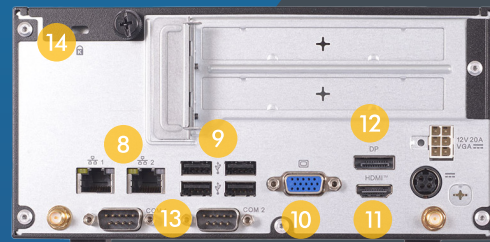

Citrus NEO

A Revolutionary Compact Tech
Unleashing Creative Power with
Dual Graphic Card Efficiency

Citrus NEO

Citrus NEO Micro PC is an embodiment of precision and versatility. This eco-consciously designed Micro PC is one of its kind with additional graphic card slots, set to graphic based computing with powerful rendering ability to easily transform & create digital creatives. Accessibility of multiple displays gives an edge for seamless multitasking with the comfort of secure internet and extranet connectivity. Its powerful processor makes it well-suited for Surveillance 2D/3D Creation & Automated Manufacturing applications.

Features:

- PCIe x16 slot for an extra dual slot graphics card or capture card
- Support up to Triple Displays
- Support LTE/ 5G
- Superfast 802.11ax wireless connection
- 2 COM ports to connect industrial devices

TECHNICAL SPECIFICATIONS	
I/O Ports	5 x USB 2.0 Type A
	2 x USB 3.2 Gen 1x1 Type A
	1 x USB 3.2 Gen 2x1 Type C
	1 x COM (1 x RS232/ RS422/ RS485)
	1 x COM (1 x RS232)
Audio	2 x Audio ports (MIC-IN/ LINE-OUT)
Expansion Slot	1 x PCIe x16 Gen 5 slot for riser card
	1 x PCIe x1 Gen 3
	1 x M.2 2280 Key M (PCIe Gen 3x4 / SATA 3.0 for SSD)
	1 x M.2 2230 Key E (PCIe & CNVi) for Wireless
	1 x M.2 3052 Key B (USB) for LTE/5G module
	1 x Socket Nano SIM support LTE/5G
Display Port	1 x VGA, 1 x HDMI, 1 x Display Port
Network	1 x 2.5 GbE, 1 x 1.0 GbE, Wi-fi 5G LTE (Optional)
Power	180W, 19V / 9.47A
	240W 12V/20A for external graphic card over 75W (extra 240W adapter required)
OS Support	Windows 11 Pro/ IoT, Linux
Size(mm)	250 x 200 x 95
Accessories	Adapter
Security	Kensington lock
TPM	2.0 Above

1. Metal Casing 2. Power button 3. 2 x USB 3.2 ports 4. USB 2.0 port
5. USB-C port 6. Mic. in 7. Headphone jack

8. Dual LAN 9. 4 x USB 2.0 ports 10. VGA port 11. HDMI 12. Display port
13. 2 x COM ports 14. Kensington lock