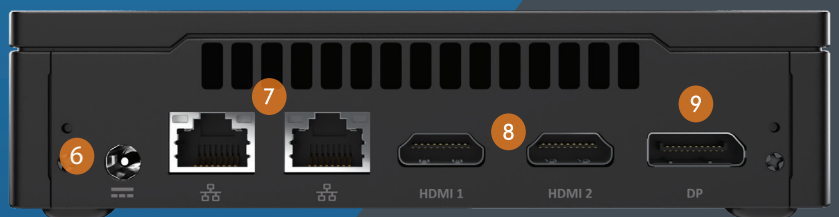

EON Pro

An Ultra-fast computing solution
with Easy Upgradability

smart computing experts

Citrus EON Pro

Citrus EON Pro

The Citrus EON Pro is tailored for users seeking a Micro PC with multi display support and specialized performance. This fully customizable Micro PC excels in multitasking computing, delivering a seamless and responsive experience. Eco-friendly, compact design and easy mobility makes it ideal for Digital Signage solutions, AI computing, KIOSK, and POS applications.

Features:

- Exceptional Performance for Daily Multitasking
- Four Independent Displays and Ultra-High-Definition (4K) Image Quality
- Dual Storage Design with Ultrafast PCIe 4.0 NVMe SSD support
- Multi-purpose & Space saving design
- Easy Upgradability
- 802.11ax Wireless connection which is support to 6E frequency with higher speed 9.6 Gbps & Hyper-fast 2.5Gbps Networking

TECHNICAL SPECIFICATIONS

I/O Ports	3 x USB 3.2 Gen 2 x 1 ports 1 x USB 4 Gen port 2 x 2 Type C port
Audio	1 x Audio Combo Jack
Display Port	1 x HDMI 1 x Display 1.4 port 1 x Type C
Network	2 x 2.5 Gbps LAN Wi-Fi + BT
Power	19V/4.74A, 90W
OS Support	Windows 11 Pro/ IoT , Linux
Size(mm)	148 x 120 x 38.35
Accessories	VESA Mount Bracket, Screw, Power Adapter, Power Cord
Security	Kensington lock

1. Metal Casing 2. Power button 3. USB-C port 4. 3 x USB 3.2 ports 5. Combo Jack

6. Power in 7. 2 x LAN ports 8. 2 x HDMI ports 9. Display port

4 Independent Displays

Resolution

2.5 Gbps Dual LAN

All product names, logos, brands, trademarks and registered trademarks are property of their respective owners. It is used in this for identification purposes only.